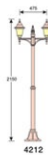

5504

DESCRIPTION

- ALUMINUM DIE-CASTING BODY
- CLEAR/FROST/PATTERN/BEVELLED GLASS
- E27 MAX 100W
- COLOR: IN PG95
- IP44 ☼ ☼ ☼

4210 100W H4-Φ40

5503 100W

5504 100W

4211

4212