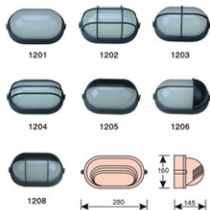

DESCRIPTION

- ALUMINUM DIE-CASTING BODY
 - FROST GLASS
 - E27 MAX 100W
 - COLOR: IN PG95
- IP54 ☼ ☼ ☼

DESCRIPTION

- ALUMINUM DIE-CASTING BODY
 - FROST GLASS
 - E27 MAX 60W
 - COLOR: IN PG95
- IP54 ☼ ☼ ☼

DESCRIPTION