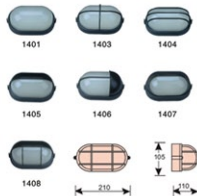

DESCRIPTION

- ALUMINUM DIE-CASTING BODY
 - FROST GLASS
 - E27 MAX 100W
 - COLOR: IN PG95
- IP54 ☼ ☼ ☼

DESCRIPTION

- ALUMINUM DIE-CASTING BODY
 - FROST GLASS
 - E27 MAX 60W
 - COLOR: IN PG95
- IP54 ☼ ☼ ☼

DESCRIPTION