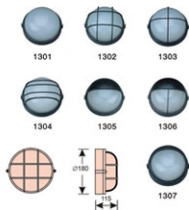

DESCRIPTION

- ALUMINUM DIE-CASTING BODY
 - FROST GLASS
 - E27 MAX 100W
 - COLOR: IN PG95
- IP54 ☼ ☼ ☼

DESCRIPTION

- ALUMINUM DIE-CASTING BODY
 - FROST GLASS
 - E27 MAX 60W
 - COLOR: IN PG95
- IP54 ☼ ☼ ☼

DESCRIPTION