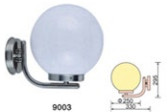

9003

DESCRIPTION

- STAINLESS STEEL HOUSING
- OPAL PC LENS OR GLASS GLOBE
- E27 75W
- IP44 ☼ ☽ ☿

DESCRIPTION

- STAINLESS STEEL HOUSING
- OPAL PC LENS OR GLASS GLOBE
- E27 75W
- IP44 ☼ ☽ ☿