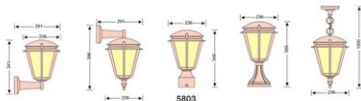

5705b

5710

5710b

5801

5802

5803

DESCRIPTION

- ALUMINUM DIE-CASTING BODY
 - CLEAR/SMOKE PC LENS
 - E27 MAX 100W
 - COLOR: IN PG95
- IP44