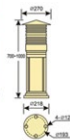

- ALUMINUM DIE-CASTING BODY
 - FROST GLASS
 - E27 MAX 100W
 - COLOR: IN PG95
- IP44 ☼ ☼ ☼

Y202X

H180X

Y2502

3608

3609

3801

3805